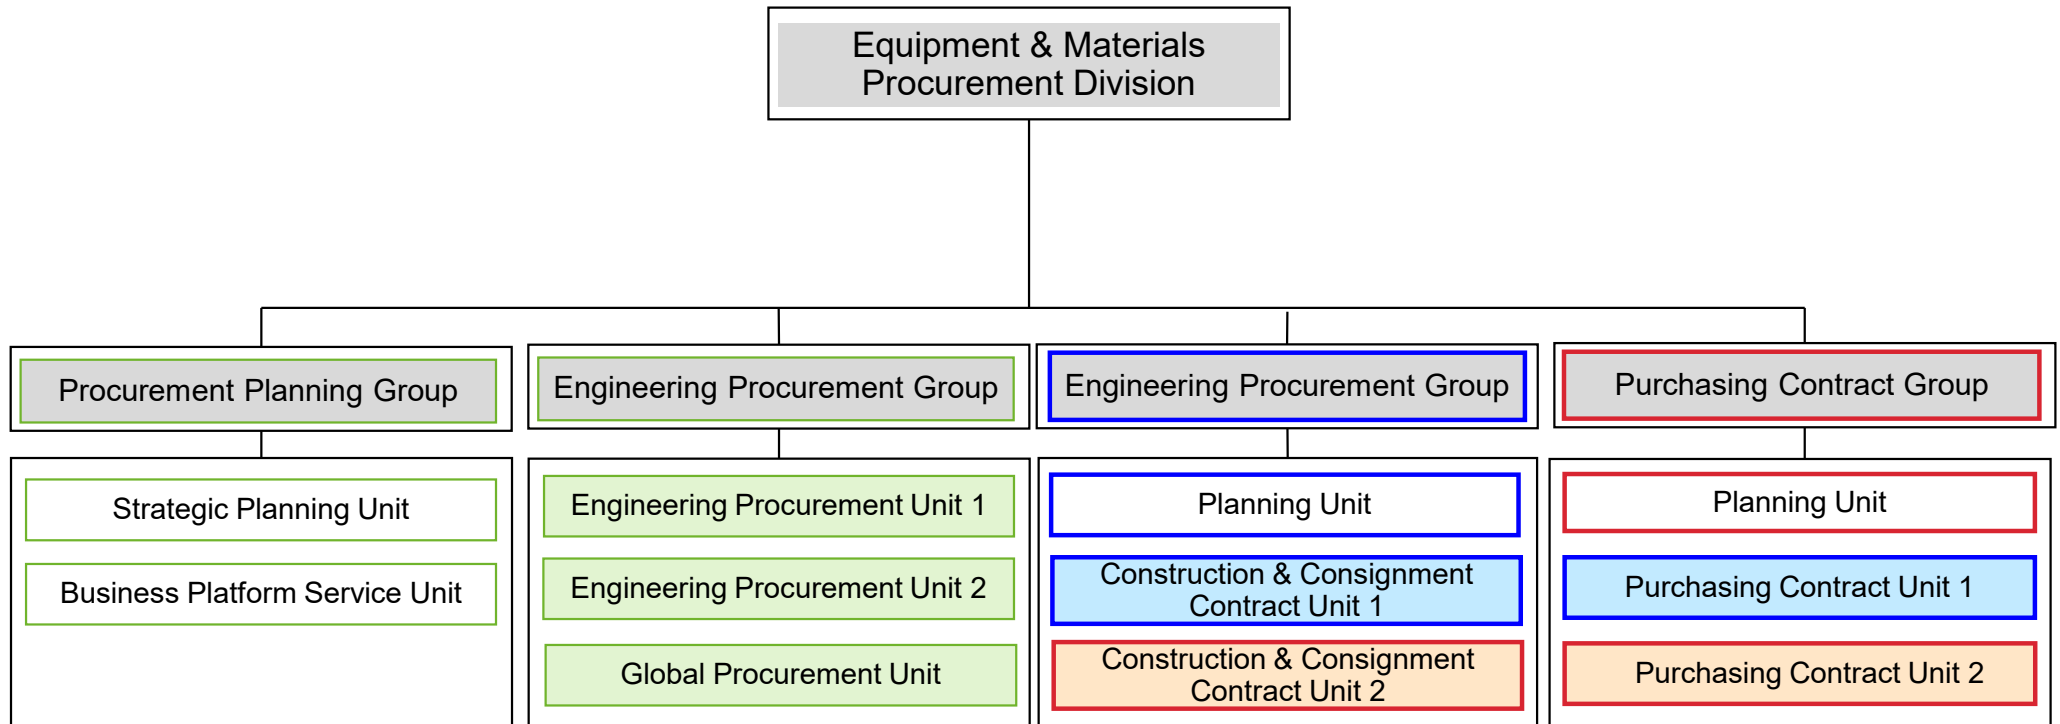

Organization Chart [as of July 2025]

Legend)

Green : Located at 25th Floor of Nihonbashi Takashimaya Mitsui Building

Blue : Located at 9th Floor of Hibiya Kokusai Building

Orange : Located of 16th Floor of JP Tower Nagoya

Green Cells: Responsible for **Specific Contacts of entire company and headquarter**

Blue Cells: Responsible for Contacts of Plants at East Japan and East Japan Branch *

Orange Cells: Responsible for Contacts of Plants at West Japan and West Japan Branch *

Orange : Located of 16th Floor of JP Tower Nagoya

Green Cells: Responsible for **Specific Contacts of entire company and headquarter**

Blue Cells: Responsible for Contacts of Plants at East Japan and East Japan Branch *