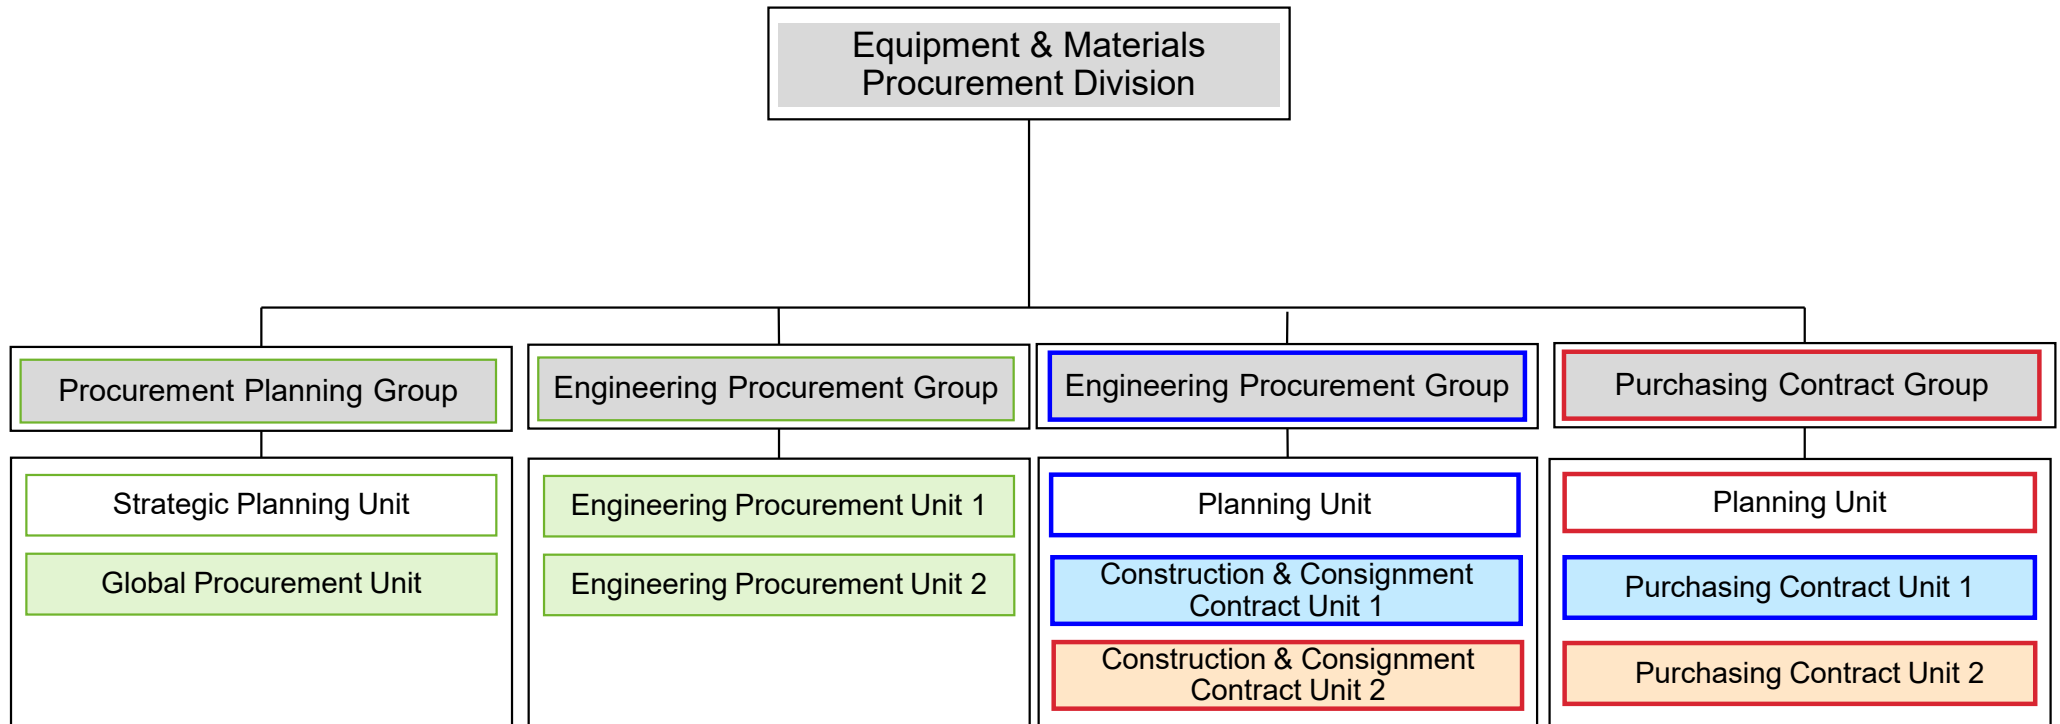

Organization Chart [as of June 2025]

Legend)

Green : Located at 25th Floor of Nihonbashi Takashimaya Mitsui Building

Blue : Located at 9th Floor of Hibiya Kokusai Building

Orange : Located of 16th Floor of JP Tower Nagoya

Green Cells: Responsible for **Specific Contacts of entire company and headquarter**

Blue Cells: Responsible for Contacts of Plants at East Japan and East Japan Branch *

Orange Cells: Responsible for Contacts of Plants at West Japan and West Japan Branch *

* Unit 1s are for East Japan , and Unit 2s are West Japan